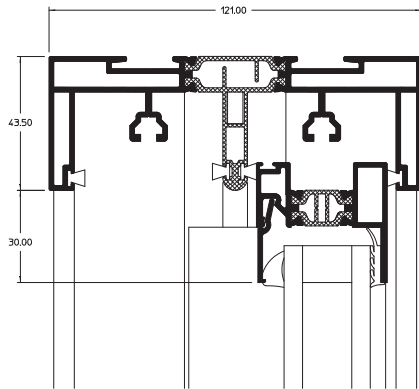

Horizontal Slider General Arrangements

Head

Outer Sliding Sash

Cill

Outer Sliding Sash

Head

Inner Sliding Sash

Cill

Inner Sliding Sash

Jamb

Inner Sliding Sash Shown

Interlock

Size Limitations - Horizontal Sliders

2-Pane Slider Kit Size Range

Note : If glazing with two sheets of 6mm (or greater), those units marked '*' are over 40Kg in weight and are therefore over the maximum sash weight.

	900	1100	1300	1500	1700	1900	2100	2300
600								
900								
1200								*
1500								
					*	*	*	

3-Pane Slider Kit Size Range

	2100	2300	2500	2700	2900	3100
600						
900						
1200						
1500						
			*	*	*	