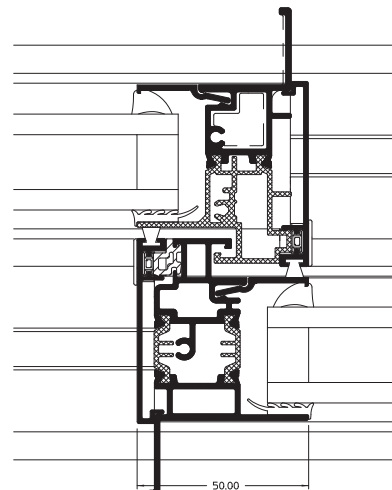

Horizontal Slider General Arrangements

Head

Outer Sliding Sash

Cill

Outer Sliding Sash

Head

Inner Sliding Sash

Cill

Inner Sliding Sash

Jamb

Inner Sliding Sash Shown

Interlock

Size Limitations - Horizontal Sliders

2-Pane Slider Kit Size Range

Note : If glazing with two sheets of 6mm (or greater), those units marked '*' are over 40Kg in weight and are therefore over the maximum sash weight.

	900	1100	1300	1500	1700	1900	2100	2300
600								
900								
1200								*
1500								
					*	*	*	

3-Pane Slider Kit Size Range

	2100	2300	2500	2700	2900	3100
600						
900						
1200						
1500						
			*	*	*	