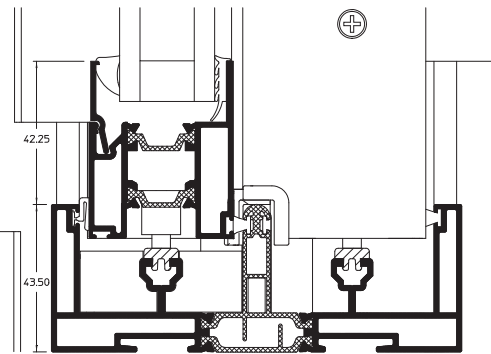

Horizontal Slider General Arrangements

Head

Outer Sliding Sash

Cill

Outer Sliding Sash

Head

Inner Sliding Sash

Cill

Inner Sliding Sash

Jamb

Inner Sliding Sash Shown

Interlock

Size Limitations - Horizontal Sliders

2-Pane Slider Kit Size Range

Note : If glazing with two sheets of 6mm (or greater), those units marked '*' are over 40Kg in weight and are therefore over the maximum sash weight.

	900	1100	1300	1500	1700	1900	2100	2300
600								
900								
1200								*
1500								
					*	*	*	

3-Pane Slider Kit Size Range

	2100	2300	2500	2700	2900	3100
600						
900						
1200						
1500						
			*	*	*	