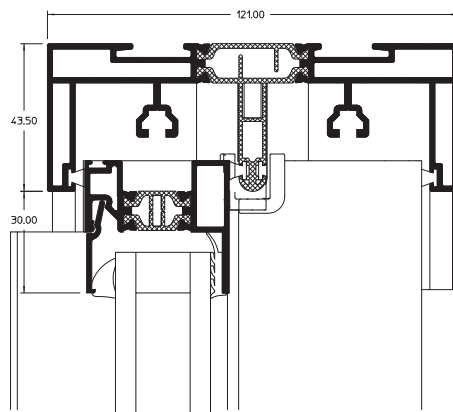

Horizontal Slider General Arrangements

Head

Outer Sliding Sash

Cill

Outer Sliding Sash

Head

Inner Sliding Sash

Cill

Inner Sliding Sash

Jamb

Inner Sliding Sash Shown

Interlock

Size Limitations - Horizontal Sliders

2-Pane Slider Kit Size Range

Note : If glazing with two sheets of 6mm (or greater), those units marked '*' are over 40Kg in weight and are therefore over the maximum sash weight.

	900	1100	1300	1500	1700	1900	2100	2300
600								
900								
1200								*
1500								
					*	*	*	

3-Pane Slider Kit Size Range

	2100	2300	2500	2700	2900	3100
600						
900						
1200						
1500						
			*	*	*	