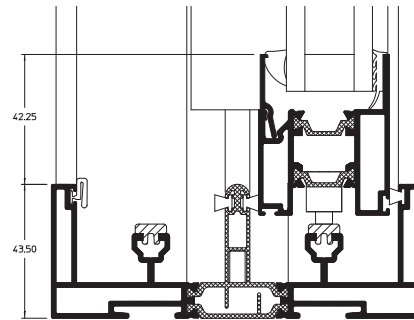

Horizontal Slider General Arrangements

Head

Outer Sliding Sash

Cill

Outer Sliding Sash

Head

Inner Sliding Sash

Cill

Inner Sliding Sash

Jamb

Inner Sliding Sash Shown

Interlock

Size Limitations - Horizontal Sliders

2-Pane Slider Kit Size Range

Note : If glazing with two sheets of 6mm (or greater), those units marked '*' are over 40Kg in weight and are therefore over the maximum sash weight.

	900	1100	1300	1500	1700	1900	2100	2300
600								
900								
1200								*
1500								
					*	*	*	

3-Pane Slider Kit Size Range

	2100	2300	2500	2700	2900	3100
600						
900						
1200						
1500						
			*	*	*	