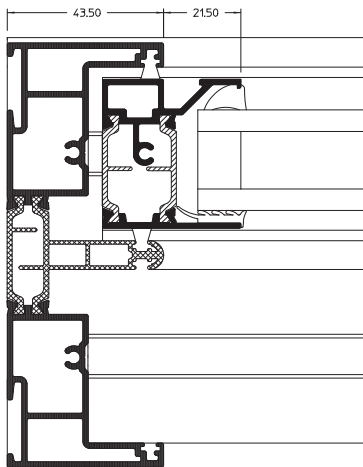

Horizontal Slider General Arrangements

Head

Outer Sliding Sash

Cill

Outer Sliding Sash

Head

Inner Sliding Sash

Cill

Inner Sliding Sash

Jamb

Inner Sliding Sash Shown

Interlock

Size Limitations - Horizontal Sliders

2-Pane Slider Kit Size Range

Note : If glazing with two sheets of 6mm (or greater), those units marked '*' are over 40Kg in weight and are therefore over the maximum sash weight.

	900	1100	1300	1500	1700	1900	2100	2300
600								
900								
1200								*
1500								
					*	*	*	

3-Pane Slider Kit Size Range

	2100	2300	2500	2700	2900	3100
600						
900						
1200						
1500						
			*	*	*	