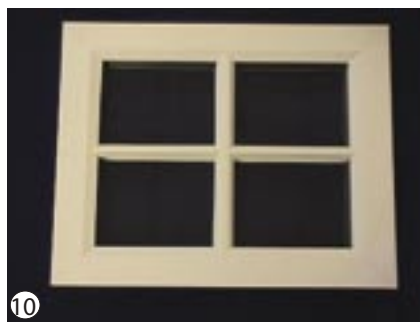

West-End Windows Co. Ltd.

West-End Windows Co. Ltd.

Manufacturers and Suppliers of Aluminium Windows and Doors
Unit 8 & 9, Novers Hill Trading Estate, Novers Hill Bedminster, Bristol BS3 5QY
Tel: 0117 966 7661 Fax: 0117 966 7773
www.westendwindows.co.uk