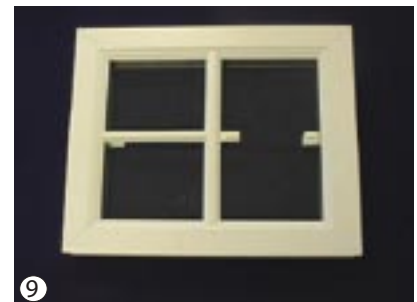

West-End Windows Co. Ltd.

West-End Windows Co. Ltd.

Manufacturers and Suppliers of Aluminium Windows and Doors
Unit 8 & 9, Novers Hill Trading Estate, Novers Hill Bedminster, Bristol BS3 5QY
Tel: 0117 966 7661 Fax: 0117 966 7773
www.westendwindows.co.uk