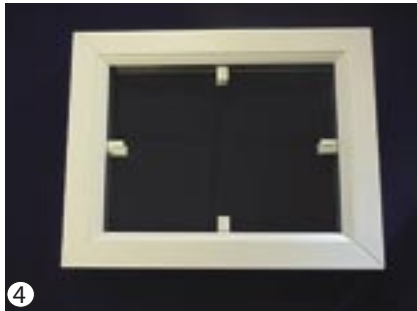

West-End Windows Co. Ltd.

West-End Windows Co. Ltd.

Manufacturers and Suppliers of Aluminium Windows and Doors
Unit 8 & 9, Novers Hill Trading Estate, Novers Hill Bedminster, Bristol BS3 5QY
Tel: 0117 966 7661 Fax: 0117 966 7773
www.westendwindows.co.uk