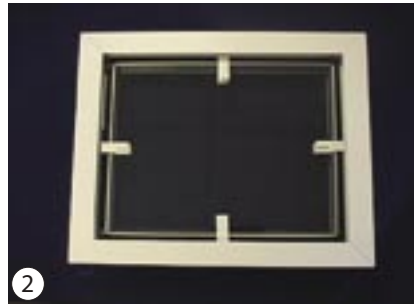

West-End Windows Co. Ltd.

West-End Windows Co. Ltd.

Manufacturers and Suppliers of Aluminium Windows and Doors
Unit 8 & 9, Novers Hill Trading Estate, Novers Hill Bedminster, Bristol BS3 5QY
Tel: 0117 966 7661 Fax: 0117 966 7773
www.westendwindows.co.uk